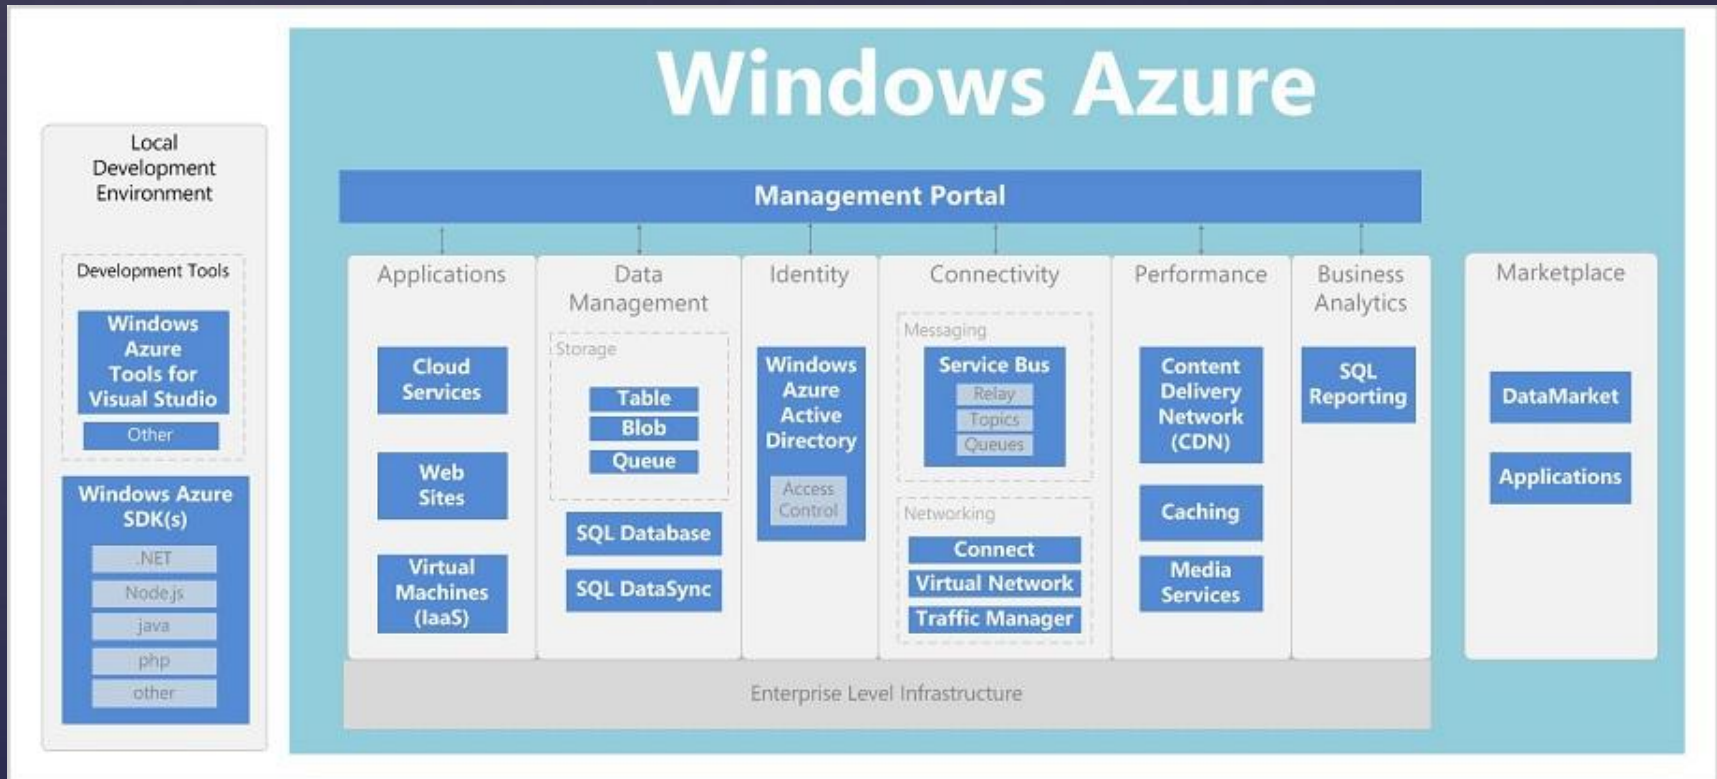

Szolgáltatások